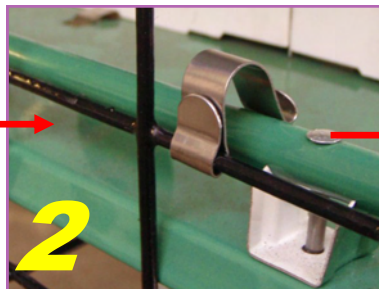

OG-1N Instructions

OG-1N Owl and Hawk Guard

Exclusive spring clip allows for quick installation and removal. *Nest checks have never been easier.* Attaches to M-12K, MSS-12R and the center rung on old style MSS-12. Simply position guard panel on front of house and position clips as indicated below.

Simple As 1—2—3

Stops:

- ✓ Owls
- ✓ Hawks
- ✓ Fish Crows

ERVA® 3100 West Grand., Chicago, IL 60622-4324

Phone 1-800-342-3782 Fax 1-800-342-3781

www.erva.com