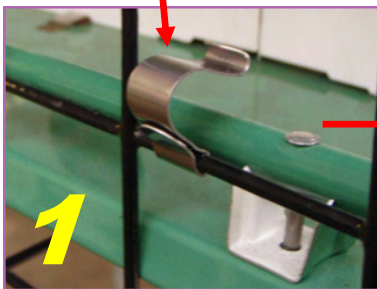

OG-1N Instructions

OG-1N Owl and Hawk Guard

Exclusive spring clip allows for quick installation and removal. *Nest checks have never been easier.* Attaches to M-12K, MSS-12R and the center rung on old style MSS-12. Simply position guard panel on front of house and position clips as indicated below.

Simple As 1—2—3

Stops:

- ✓ Owls
- ✓ Hawks
- ✓ Fish Crows

ERVA® 3100 West Grand., Chicago, IL 60622-4324

Phone 1-800-342-3782 Fax 1-800-342-3781

www.erva.com