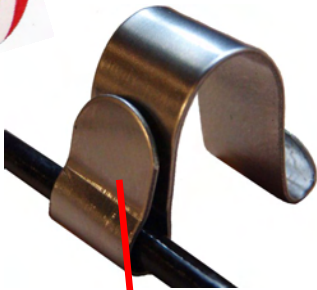

## OG-1N Owl and Hawk Guard

Exclusive spring clip allows for quick installation and removal. *Nest checks have never been easier.* Attaches to M-12K, MSS-12R and the center rung on old style MSS-12. Simply position guard panel on front of house and position clips as indicated below.