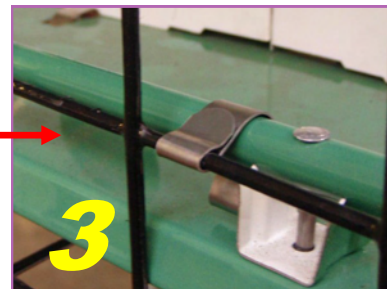

OG-1N Instructions

OG-1N Owl and Hawk Guard

Exclusive spring clip allows for quick installation and removal. *Nest checks have never been easier.* Attaches to M-12K, MSS-12R and the center rung on old style MSS-12. Simply position guard panel on front of house and position clips as indicated below.

Simple As 1—2—3

Stops:

- ✓ Owls
- ✓ Hawks
- ✓ Fish Crows

ERVA® 3100 West Grand., Chicago, IL 60622-4324

Phone 1-800-342-3782 Fax 1-800-342-3781

www.erva.com