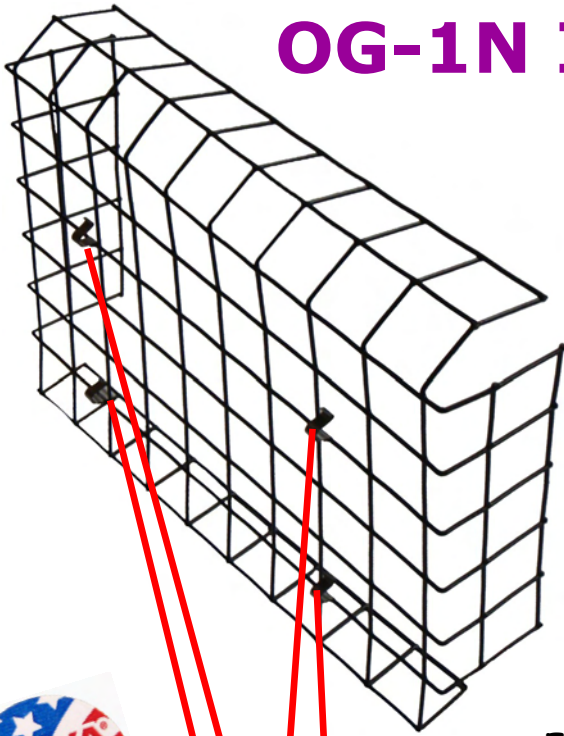

# OG-1N Instructions

## OG-1N Owl and Hawk Guard

Exclusive spring clip allows for quick installation and removal. *Nest checks have never been easier.* Attaches to M-12K, MSS-12R and the center rung on old style MSS-12. Simply position guard panel on front of house and position clips as indicated below.